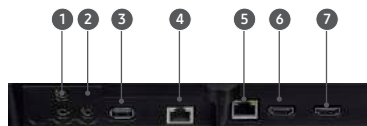

Connectivity

1. RS232C In Out
2. Audio Out
3. USB
4. RJ45 (LAN Out)
5. HDBT (LAN In)
6. HDMI In 1
7. HDMI In 2

Learn More

samsung.com/business insights.samsung.com samsung.com/b2bdigitalsignage

Product Support

1-866-SAM4BIZ

Follow Us

[youtube.com/samsungbizusa](https://www.youtube.com/samsungbizusa) [@SamsungBizUSA](https://twitter.com/SamsungBizUSA)

SAMSUNG